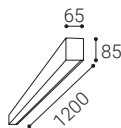

INDIRECT LED KIT # Type CZK**