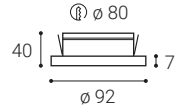

STATIC

STATIC	#	W	K	lm	↻	CZK**
	2050131	7	3.000	550	-	1.123 Kč
	2050131D	7	3.000	550	DALI/PUSH	2.140 Kč

CASAMBI option
For info see p.318
Für Info siehe S.318
Info na s.318
Info na s.318

** Price with VAT
Preis mit MwSt
Cena s DPH
Cena s DPH

ST Satin
Satin
Satén
Satén