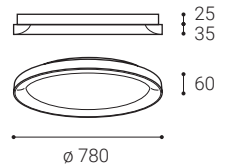

BELLA SLIM

BELLA SLIM 78, W # W K lm ↻ CZK**

1271751	60	2 CCT*	4.200	-	9.650 Kč
1271751D	60	2 CCT*	4.200	DALI/PUSH	11.755 Kč

W

CASAMBI option

BELLA SLIM 78, B # W K lm ↻ CZK**

1271753	60	2 CCT*	4.200	-	9.650 Kč
1271753D	60	2 CCT*	4.200	DALI/PUSH	11.755 Kč

B

CASAMBI option

BELLA SLIM 78, CF # W K lm ↻ CZK**

1271758	60	2 CCT*	4.200	-	9.650 Kč
1271758D	60	2 CCT*	4.200	DALI/PUSH	11.755 Kč

CF

CASAMBI option

Suspended p.221
Pendelleuchte s.221
Závěsné str.221
Závěsné str.221

*2 CCT SWITCH

** Price with VAT
Preis mit MwSt
Cena s DPH
Cena s DPH

CASAMBI option

For info see p.318
Für Info siehe S.318
Info na s.318
Info na s.318