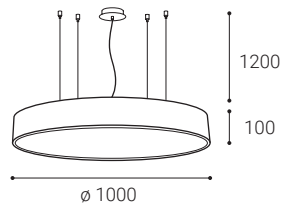

MONO 100 P-Z, B

#	W	K	lm		CZK**
3271533	153	3.000	9.900	-	20.071 Kč
3271553	153	2 CCT*	10.400	-	21.826 Kč
3271553D	153	2 CCT*	10.400	DALI/PUSH	28.072 Kč

< 45 m²

*2 CCT SWITCH