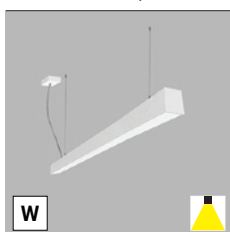

LINO 120 Z

LINO 120 P-Z, W