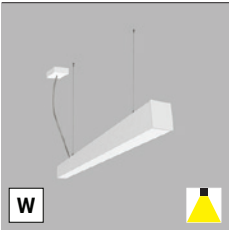

LINO 90 Z

LINO 90 P-Z, W

#	W	K	lm		CZK**
3310151	12-20⁺	3 CCT*	1.380-2.300	-	4.562 Kč
3310151D	20	3 CCT*	2.300	DALI	6.141 Kč
3310151P	20	3 CCT*	2.300	PUSH	6.141 Kč