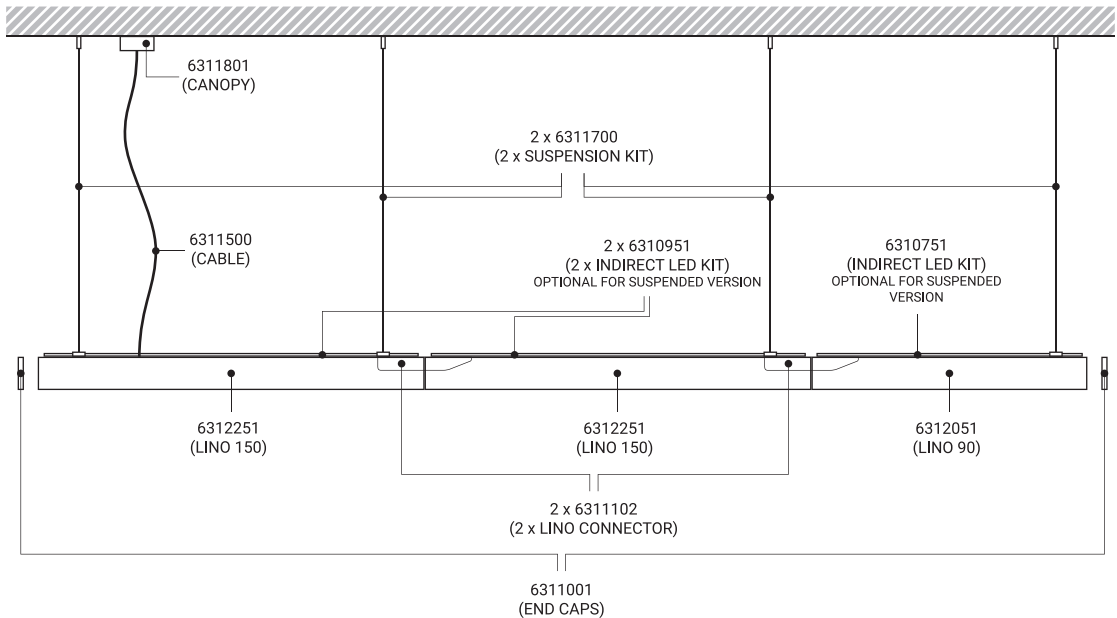

Suspended version | Hängende Version | Závěsná verze | Závěsná verzia