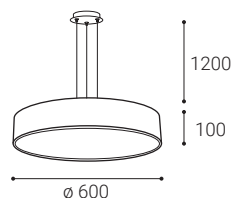

MONO P-Z

MONO 40 P-Z, W # W K lm ↻ CZK**

3271251	30	2 CCT*	1.900	-	3.684 Kč
3271251D	30	2 CCT*	1.900	DALI/PUSH	5.614 Kč

W

MONO 40 P-Z, B # W K lm ↻ CZK**

3271253	30	2 CCT*	1.900	-	3.965 Kč
3271253D	30	2 CCT*	1.900	DALI/PUSH	5.790 Kč

B

MONO 60 P-Z, W # W K lm ↻ CZK**

3271331	60	3.000	3.700	-	5.720 Kč
3271341	60	4.000	3.900	-	5.720 Kč
3271331D	60	3.000	3.700	DALI/PUSH	7.825 Kč
3271341D	60	4.000	3.900	DALI/PUSH	7.825 Kč
3271351	60	2 CCT*	3.900	-	6.421 Kč
3271351D	60	2 CCT*	3.900	DALI/PUSH	8.527 Kč

W

MONO 60 P-Z, B # W K lm ↻ CZK**

3271353	60	2 CCT*	3.900	-	6.421 Kč
3271353D	60	2 CCT*	3.900	DALI/PUSH	8.527 Kč

B

*2 CCT SWITCH

White rose
Weißer Baldachin
Bílá rozeta
Biela podstava

Black rose
Schwarzer Baldachin
Černá rozeta
Čierna podstava