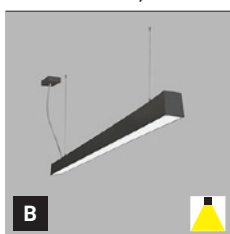

LINO 120 P-Z, B