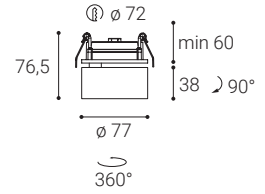

** Price with VAT
Preis mit MwSt
Cena s DPH
Cena s DPH

For info see p.318
Für Info siehe S.318
Info na s.318
Info na s.318