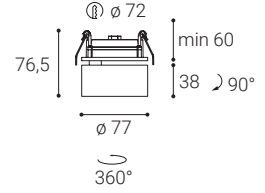

KLIP

KLIP, CB

#	W	K	lm		CZK**
21507353	11	3.000	770	-	2.211 Kč
21507353D	11	3.000	770	DALI/PUSH	3.369 Kč

KLIP, CC

#	W	K	lm		CZK**
21507355	11	3.000	770	-	2.351 Kč
21507355D	11	3.000	770	DALI/PUSH	3.509 Kč

KLIP, WC

#	W	K	lm		CZK**
21507315	11	3.000	770	-	2.140 Kč
21507315D	11	3.000	770	DALI/PUSH	3.298 Kč

KLIP, BC

#	W	K	lm		CZK**
21507335	11	3.000	770	-	2.140 Kč
21507335D	11	3.000	770	DALI/PUSH	3.298 Kč

** Price with VAT
Preis mit MwSt
Cena s DPH
Cena s DPH

For info see p.318
Für Info siehe S.318
Info na s.318
Info na s.318