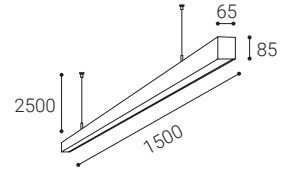

LINO 150 Z

LINO 150 P-Z, W

#	W	K	lm		CZK**
3310551	31-39+	3 CCT*	3.570-4.490	-	6.667 Kč
3310551D	39	3 CCT*	4.490	DALI	8.422 Kč
3310551P	39	3 CCT*	4.490	PUSH	8.422 Kč

LINO 150 P-Z, B

#	W	K	lm		CZK**
3310553	31-39+	3 CCT*	3.570-4.490	-	6.667 Kč
3310553D	39	3 CCT*	4.490	DALI	8.422 Kč
3310553P	39	3 CCT*	4.490	PUSH	8.422 Kč

LINO 150 P/N-Z, W

#	W	K	lm		CZK**
3310651	31-39+	3 CCT*	3.570-4.490	-	7.544 Kč
3310651D	39	3 CCT*	4.490	DALI	9.299 Kč
3310651P	39	3 CCT*	4.490	PUSH	9.299 Kč

LINO 150 P/N-Z, B

#	W	K	lm		CZK**
3310653	31-39+	3 CCT*	3.570-4.490	-	7.544 Kč
3310653D	39	3 CCT*	4.490	DALI	9.299 Kč
3310653P	39	3 CCT*	4.490	PUSH	9.299 Kč

*ADJUSTABLE POWER

*3 CCT SWITCH

For info see p.318
Für Info siehe S.318
Info na s.318
Info na s.318

** Price with VAT
Preis mit MwSt
Cena s DPH
Cena s DPH