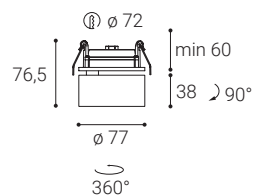

C Chrome
Chrom
Chróm

W White
Weiß
Bílá
Biele

B Black
Schwarz
Černá
Čierna