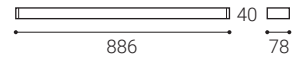

QUADRA 60

#	W	K	lm	↻	CZK**
1070735	12W	3.000	960	-	2.877 Kč

QUADRA 90

#	W	K	lm	↻	CZK**
1070835	18W	3.000	1.440	-	4.035 Kč

** Price with VAT
Preis mit MwSt
Cena s DPH
Cena s DPH

**EN**

Series of wall light fitting for interior mounting, equipped with COB LED. Housing made of aluminium. Available in 2 different styles and in white color.