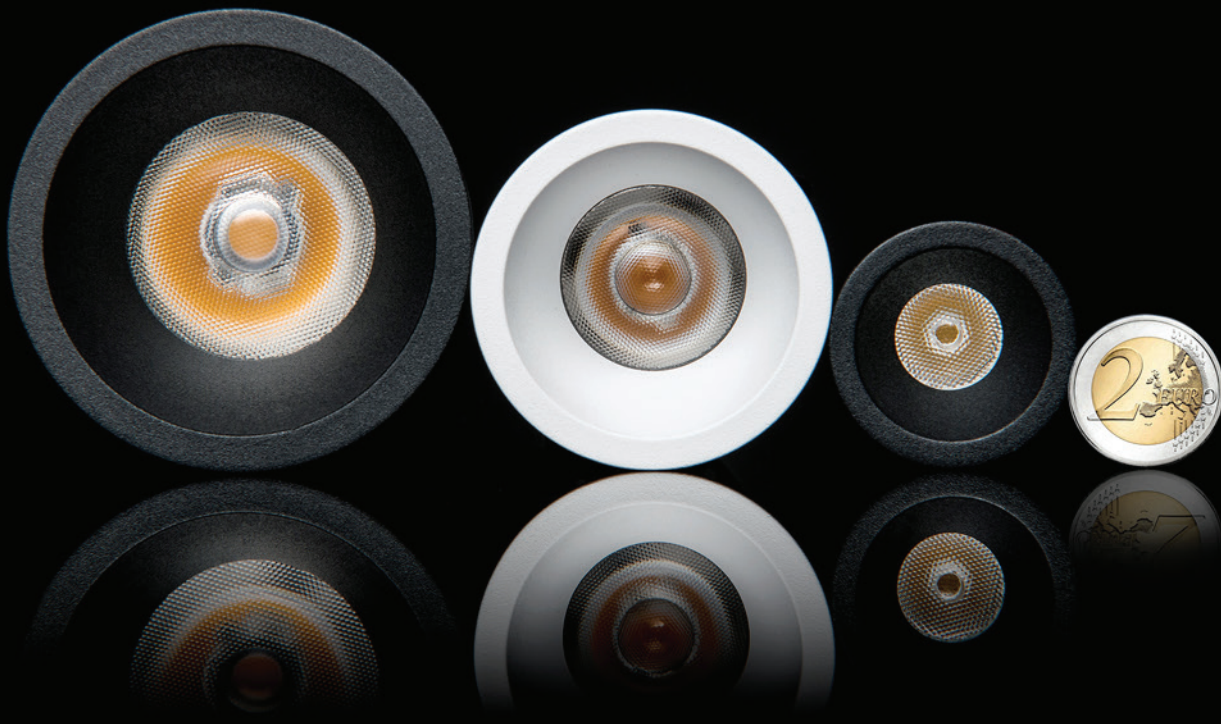

EN

Series of recessed spot lights for interior mounting, equipped with COB LED.

Housing made of aluminium.

Available in 3 different sizes in white and black color.

Application:

general or accent lighting, intended for residential or commercial areas (hallway, wardrobes, entrance areas, bar, receptions, working palces)

DE

Serie von Einbaustrahlern für die Innenmontage, ausgestattet mit COB-LED.

Gehäuse aus Aluminium.

Erhältlich in 3 verschiedenen Größen in weißer und schwarzer Farbe.

Anwendung:

Allgemein- oder Akzentbeleuchtung für Wohn- oder Geschäftsbereiche (Flur, Garderoben, Eingangsbereiche, Bar, Empfänge, Arbeitsbereiche)

CZ

Řada zapuštěných bodových světel určených pro montáž do interiéru. Světelný zdroj - LED COB.

Svítlidlo je vyrobeno z hliníku.

K dispozici ve 3 různých velikostech v bílé a černé barvě.

Použití:

obecné nebo bodové osvětlení určené pro obytné nebo komerční prostory (chodba, šatny, vstupní prostory, bar, recepce, pracovní místa, pokoje)

SK

Séria zapustených bodových svietidiel určených pre montáž do interiéru. Svetelný zdroj - COB LED.

Svietidlo je vyrobené z hliníka.

K dispozícii v 3 rôznych veľkostiach v bielej a čiernej farbe.

Použitie:

všeobecné alebo akcentačné osvetlenie určené pre obytné alebo komerčné priestory (chodba, skrine, vstupné priestory, bar, recepcia, pracovné miesta)