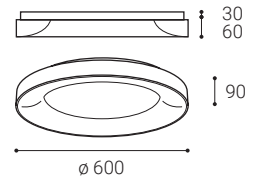

BELLA 60, W

#	W	K	lm		CZK**
1270231	50	3.000	3.450	-	5.685 Kč
1270251	50	2 CCT*	3.450	-	6.492 Kč
1270251D	50	2 CCT*	3.450	DALI/PUSH	6.447 Kč

< 20 m² icon"/>