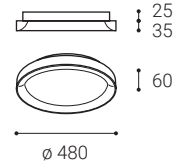

BELLA SLIM

BELLA SLIM 48, W

#	W	K	lm		CZK**
1271651	38	2 CCT*	2.660	-	4.386 Kč
1271651D	38	2 CCT*	2.660	DALI/PUSH	6.351 Kč