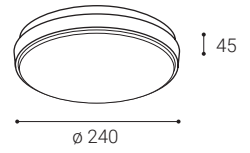

** Price with VAT
Preis mit MwSt
Cena s DPH
Cena s DPH

A