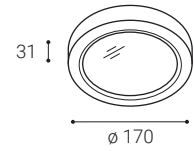

EASY-R ON

EASY-R ON, M

#	W	K	lm	↻	CZK**
2190531	12	3.000	1.080	-	526 Kč
2190741	12	4.000	1.200	-	526 Kč

W

5 - 8 m²

EASY-R ON, L

#	W	K	lm	↻	CZK**
2190631	18	3.000	1.620	-	807 Kč
2190841	18	4.000	1.800	-	807 Kč

W

8 - 12 m²

** Price with VAT
Preis mit MwSt
Cena s DPH
Cena s DPH

W

White
Weiß
Bílá
Biela