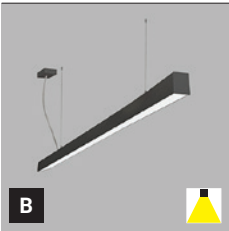

LINO 150 P-Z, B

#	W	K	lm		CZK**
3310553	31-39+	3 CCT*	3.570-4.490	-	6.667 Kč
3310553D	39	3 CCT*	4.490	DALI	8.422 Kč
3310553P	39	3 CCT*	4.490	PUSH	8.422 Kč