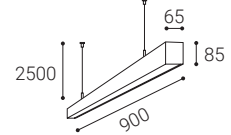

LINO 90 Z

LINO 90 P-Z, W

#	W	K	lm		CZK**
3310151	12-20⁺	3 CCT*	1.380-2.300	-	4.562 Kč
3310151D	20	3 CCT*	2.300	DALI	6.141 Kč
3310151P	20	3 CCT*	2.300	PUSH	6.141 Kč

LINO 90 P-Z, B

#	W	K	lm		CZK**
3310153	12-20⁺	3 CCT*	1.380-2.300	-	4.562 Kč
3310153D	20	3 CCT*	2.300	DALI	6.141 Kč
3310153P	20	3 CCT*	2.300	PUSH	6.141 Kč

LINO 90 P/N-Z, W

#	W	K	lm		CZK**
3310251	12-20⁺	3 CCT*	1.380-2.300	-	5.088 Kč
3310251D	20	3 CCT*	2.300	DALI	6.667 Kč
3310251P	20	3 CCT*	2.300	PUSH	6.667 Kč

LINO 90 P/N-Z, B

#	W	K	lm		CZK**
3310253	12-20⁺	3 CCT*	1.380-2.300	-	5.088 Kč
3310253D	20	3 CCT*	2.300	DALI	6.667 Kč
3310253P	20	3 CCT*	2.300	PUSH	6.667 Kč

*ADJUSTABLE POWER

*3 CCT SWITCH

Color temperature switch
Farbtemperatursteuerung
Přepínač barvy světla
Přepínač farby svetla

For info see p.318
Für Info siehe S.318
Info na s.318
Info na s.318

** Price with VAT
Preis mit MwSt
Cena s DPH
Cena s DPH