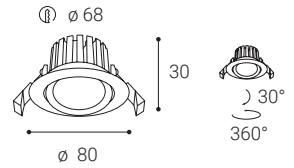

MAX 1 | MAX 2

MAX 1, W

#	W	K	lm		CZK**
2231531	8W	3.000	735	-	702 Kč
2231531D	8W	3.000	735	DALI/PUSH	1.719 Kč
2231541	8W	4.000	735	-	702 Kč
2231541D	8W	4.000	735	DALI/PUSH	1.719 Kč

W

MAX 1, B

#	W	K	lm		CZK**
2231533	8W	3.000	735	-	702 Kč
2231533D	8W	3.000	735	DALI/PUSH	1.719 Kč
2231543	8W	4.000	735	-	702 Kč
2231543D	8W	4.000	735	DALI/PUSH	1.719 Kč

B

MAX 2, W

#	W	K	lm		CZK**
2231631	8W	3.000	735	-	877 Kč
2231631D	8W	3.000	735	DALI/PUSH	1.895 Kč
2231641	8W	4.000	735	-	877 Kč
2231641D	8W	4.000	735	DALI/PUSH	1.895 Kč

W

MAX 2, B

#	W	K	lm		CZK**
2231633	8W	3.000	735	-	877 Kč
2231633D	8W	3.000	735	DALI/PUSH	1.895 Kč
2231643	8W	4.000	735	-	877 Kč
2231643D	8W	4.000	735	DALI/PUSH	1.895 Kč

B

For info see p.318
Für Info siehe S.318
Info na s.318
Info na s.318

** Price with VAT
Preis mit MwSt
Cena s DPH
Cena s DPH

White
Weiß
Bílá
Biela

Black
Schwarz
Černá
Čierna