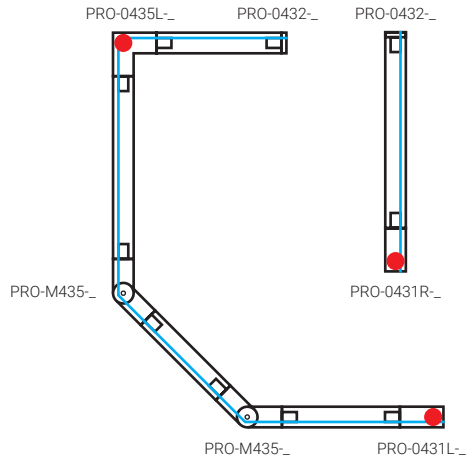

PRO TRACK

T-CONNECTOR

#

Color CZK**

- PRO-0436L1-W □ 772 Kč
- PRO-0436L1-B ■ 772 Kč
- PRO-0436R1-W □ 772 Kč
- PRO-0436R1-B ■ 772 Kč

X-CONNECTOR

#

Color

CZK**

- PRO-0437-W □ 983 Kč
- PRO-0437-B ■ 983 Kč

N —

Neutral conductor
Neutralleiter
Neutrální vodič
Neutrálny vodič

Possible power supply
Mögliche Stromversorgung
Možnost napájet
Možnosť napájať

- W - White | Weiß | Bílá | Biela
- B - Black | Schwarz | Černá | Čierna