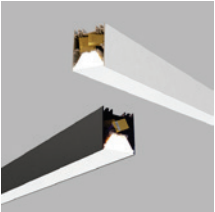

System lighting | System beleuchtung | Systémové osvětlení | Systémové osvetlenie

---

LINO SYSTEM

262