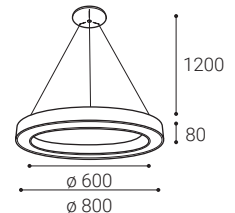

SATURN P-Z

SATURN 60 P-Z, W

#	W	K	lm		CZK**
3270731	50	3.000	2.330	-	6.667 Kč
3270751	50	2 CCT*	2.330	-	7.720 Kč
3270751D	50	2 CCT*	2.330	DALI/PUSH	10.667 Kč

SATURN 60 P-Z, B

#	W	K	lm		CZK**
3270733	50	3.000	2.330	-	7.544 Kč
3270753	50	2 CCT*	2.330	-	7.720 Kč
3270753D	50	2 CCT*	2.330	DALI/PUSH	10.667 Kč

SATURN 80 P-Z, W

#	W	K	lm		CZK**
3270831	80	3.000	4.200	-	9.895 Kč
3270841	80	4.000	4.400	-	9.895 Kč
3270831D	80	3.000	4.200	DALI/PUSH	13.825 Kč
3270841D	80	4.000	4.400	DALI/PUSH	13.825 Kč

SATURN 80 P-Z, B

#	W	K	lm		CZK**
3270833	80	3.000	4.200	-	11.650 Kč
3270843	80	4.000	4.400	-	11.650 Kč
3270833D	80	3.000	4.200	DALI/PUSH	15.580 Kč
3270843D	80	4.000	4.400	DALI/PUSH	15.580 Kč
3270853	80	2 CCT*	4.400	-	12.527 Kč
3270853D	80	2 CCT*	4.400	DALI/PUSH	16.457 Kč

*2 CCT SWITCH

For info see p.318
Für Info siehe S.318
Info na s.318

** Price with VAT
Preis mit MwSt
Cena s DPH
Cena s DPH

White
Weiß
Bílá
Biela

Black
Schwarz
Černá
Čierna