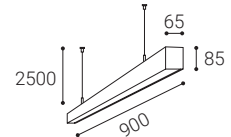

LINO 90 Z

LINO 90 P-Z, W

#	W	K	lm		CZK**
3310151	12-20⁺	3 CCT*	1.380-2.300	-	4.562 Kč
3310151D	20	3 CCT*	2.300	DALI	6.141 Kč
3310151P	20	3 CCT*	2.300	PUSH	6.141 Kč

LINO 90 P-Z, B

#	W	K	lm		CZK**
3310153	12-20⁺	3 CCT*	1.380-2.300	-	4.562 Kč
3310153D	20	3 CCT*	2.300	DALI	6.141 Kč
3310153P	20	3 CCT*	2.300	PUSH	6.141 Kč

LINO 90 P/N-Z, W

#	W	K	lm		CZK**
3310251	12-20⁺	3 CCT*	1.380-2.300	-	5.088 Kč
3310251D	20	3 CCT*	2.300	DALI	6.667 Kč
3310251P	20	3 CCT*	2.300	PUSH	6.667 Kč

LINO 90 P/N-Z, B

#	W	K	lm		CZK**
3310253	12-20⁺	3 CCT*	1.380-2.300	-	5.088 Kč
3310253D	20	3 CCT*	2.300	DALI	6.667 Kč
3310253P	20	3 CCT*	2.300	PUSH	6.667 Kč

*ADJUSTABLE POWER

*3 CCT SWITCH

Color temperature switch
Farbtemperatursteuerung
Přepínač barvy světla
Přepínač farby svetla

For info see p.318
Für Info siehe S.318
Info na s.318
Info na s.318

** Price with VAT
Preis mit MwSt
Cena s DPH
Cena s DPH