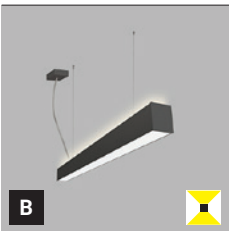

LINO 90 P/N-Z, B

#	W	K	lm		CZK**
3310253	12-20⁺	3 CCT*	1.380-2.300	-	5.088 Kč
3310253D	20	3 CCT*	2.300	DALI	6.667 Kč
3310253P	20	3 CCT*	2.300	PUSH	6.667 Kč