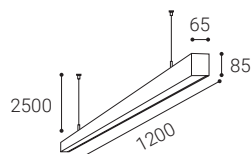

#	W	K	lm		CZK**
3310353	22-30+	3 CCT*	2.530-3.450	-	5.614 Kč
3310353D	30	3 CCT*	3.450	DALI	7.369 Kč
3310353P	30	3 CCT*	3.450	PUSH	7.369 Kč