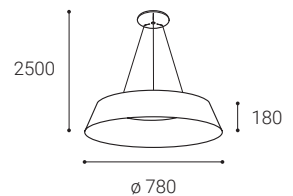

KATY 78 Z

KATY 78 Z, W # W K lm ↻ CZK**

3272851
3272851D

W

K

lm

CZK**

80

2 CCT*

4.400

-

9.825 Kč

80

2 CCT*

4.400

DALI/PUSH

13.755 Kč

W

< 25 m²

KATY 78 Z, B # W K lm ↻ CZK**

3272853
3272853D

B

K

lm

CZK**

80

2 CCT*

4.400

-

9.825 Kč

80

2 CCT*

4.400

DALI/PUSH

13.755 Kč

B

< 25 m²

KATY 78 Z, CF # W K lm ↻ CZK**

3272858
3272858D

CF

K

lm

CZK**

80

2 CCT*

4.400

-

9.825 Kč

80

2 CCT*

4.400

DALI/PUSH

13.755 Kč

CF

< 25 m²

*2 CCT SWITCH

CASAMBI
option

For info see p.318
Für Info siehe S.318
Info na s.318
Info na s.318

** Price with VAT
Preis mit MwSt
Cena s DPH
Cena s DPH

White
Weiß
Bílá

Black
Schwarz
Černá

Coffee
Kaffee
Kávoová