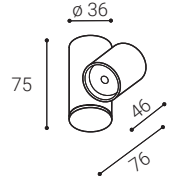

SPY

SPY, W

	#	W	K	lm	↻	CZK**
	1111231	4	3.000	250	-	2.281 Kč
W