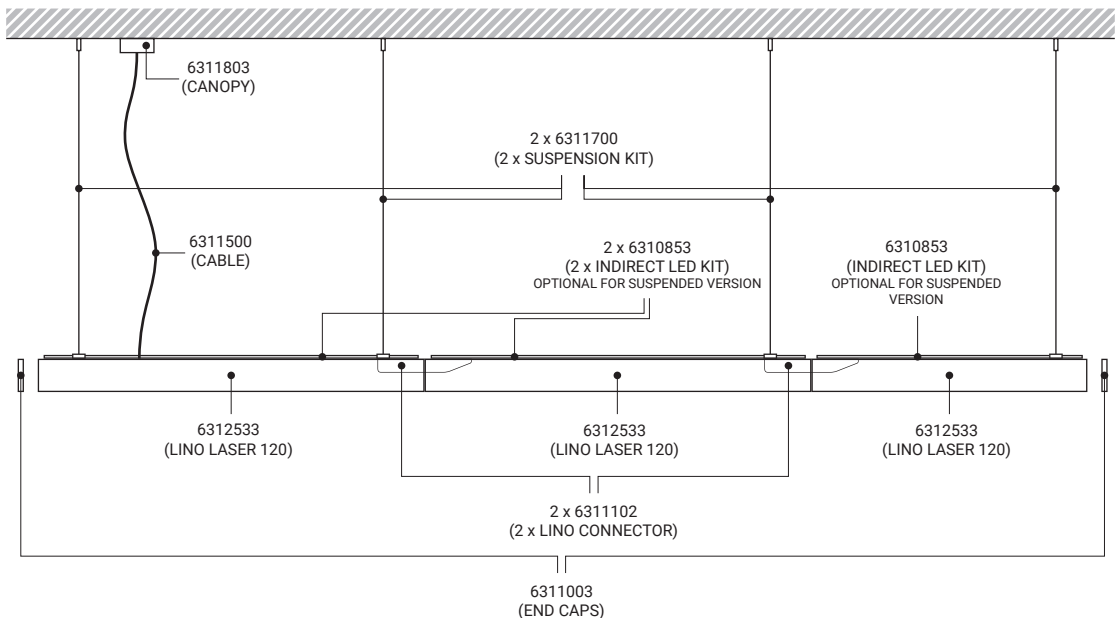

Suspended version | Hängende Version | Závěsná verze | Závěsná verzia

EN

System of linear, modular luminaires, connectable into endless lines. Available with 3 different optics and in a dimmable version. Couplings, hinges, power supply and other components are available. Made of metal. Available in white.