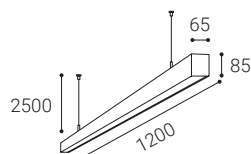

#	W	K	lm		CZK**
3310451	22-30+	3 CCT*	2.530-3.450	-	6.316 Kč
3310451D	30	3 CCT*	3.450	DALI	8.071 Kč
3310451P	30	3 CCT*	3.450	PUSH	8.071 Kč