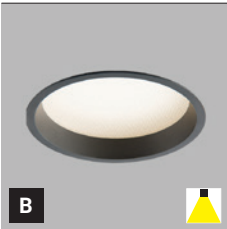

ZETA M, B

#	W	K	lm		CZK**
2250633	20	3.000	2.000	-	2.211 Kč
2250633D	20	3.000	2.000	DALI/PUSH	3.369 Kč