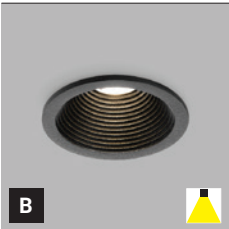

SPLASH, B

#	W	K	lm		CZK**
2111033	7	3.000	525	-	1.228 Kč
2111033D	7	3.000	525	DALI/PUSH	2.246 Kč

B

CASAMBI option

CASAMBI option

For info see p.318
Für Info siehe S.318
Info na s.318
Info na s.318

** Price with VAT
Preis mit MwSt
Cena s DPH
Cena s DPH

W
White
Weiß
Bílá
Biela

B
Black
Schwarz
Černá
Čierna