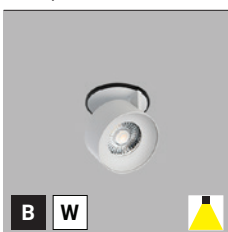

KLIP, BW

#	W	K	lm		CZK**
21507331	11	3.000	770	-	2.000 Kč
21507331D	11	3.000	770	DALI/PUSH	3.158 Kč

B W