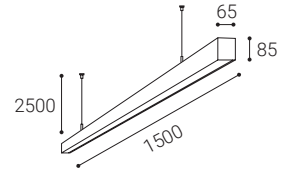

LINO 150 Z

LINO 150 P-Z, W

#	W	K	lm		CZK**
3310551	31-39+	3 CCT*	3.570-4.490	-	6.667 Kč
3310551D	39	3 CCT*	4.490	DALI	8.422 Kč
3310551P	39	3 CCT*	4.490	PUSH	8.422 Kč

LINO 150 P-Z, B

#	W	K	lm		CZK**
3310553	31-39+	3 CCT*	3.570-4.490	-	6.667 Kč
3310553D	39	3 CCT*	4.490	DALI	8.422 Kč
3310553P	39	3 CCT*	4.490	PUSH	8.422 Kč

LINO 150 P/N-Z, W

#	W	K	lm		CZK**
3310651	31-39+	3 CCT*	3.570-4.490	-	7.544 Kč
3310651D	39	3 CCT*	4.490	DALI	9.299 Kč
3310651P	39	3 CCT*	4.490	PUSH	9.299 Kč

LINO 150 P/N-Z, B

#	W	K	lm		CZK**
3310653	31-39+	3 CCT*	3.570-4.490	-	7.544 Kč
3310653D	39	3 CCT*	4.490	DALI	9.299 Kč
3310653P	39	3 CCT*	4.490	PUSH	9.299 Kč

*ADJUSTABLE POWER

*3 CCT SWITCH

For info see p.318
Für Info siehe S.318
Info na s.318
Info na s.318

** Price with VAT
Preis mit MwSt
Cena s DPH
Cena s DPH