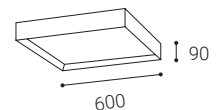

MILO 60, B

#	W	K	lm		CZK**
1272353	60	2 CCT*	4.000	-	6.667 Kč
1272353D	60	2 CCT*	4.000	DALI/PUSH	8.773 Kč

B

160°

< 20 m²

NEW

CRI 80+

tune white option

ZigBee option

CASAMBI option