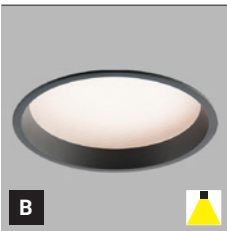

ZETA L, B

#	W	K	lm		CZK**
2250733	25	3.000	2.500	-	2.807 Kč
2250733D	25	3.000	2.500	DALI/PUSH	4.281 Kč