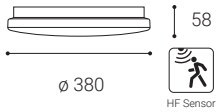

JOTA

JOTA 33, W # W K lm ↻ CZK**

1340151

18

3 CCT*

1.650

-

983 Kč

W

5 - 8 m²

NEW

CRI 80+

JOTA 33 HF, W # W K lm ↻ CZK**

1340251

18

3 CCT*

1.650

-

1.333 Kč

W

5 - 8 m²

NEW

CRI 80+

JOTA 38, W # W K lm ↻ CZK**

1340351

24

3 CCT*

2.200

-

1.158 Kč

W

8 - 12 m²

NEW

CRI 80+

JOTA 38 HF, W # W K lm ↻ CZK**

1340451

24

3 CCT*

2.200

-

1.509 Kč

W

8 - 12 m²

NEW

CRI 80+

*3 CCT SWITCH

** Price with VAT
Preis mit MwSt
Cena s DPH
Cena s DPH

W White
Weiß
Bílá
Biela