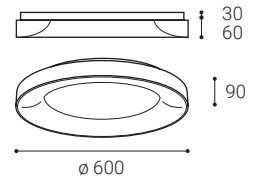

BELLA 60, B

#	W	K	lm		CZK**
1270253	50	2 CCT*	3.450	-	6.492 Kč
1270253D	50	2 CCT*	3.450	DALI/PUSH	6.447 Kč

< 20 m² icon"/>