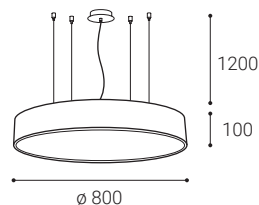

MONO 80 P-Z, B

#	W	K	lm		CZK**
3271433	100	3.000	6.400	-	10.106 Kč
3271453	100	2 CCT*	6.600	-	10.983 Kč
3271453D	100	2 CCT*	6.600	DALI/PUSH	15.194 Kč

< 35 m²