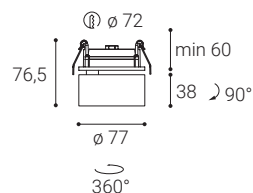

KLIP

KLIP, WW

#	W	K	lm		CZK**
21507311	11	3.000	770	-	2.000 Kč
21507311D	11	3.000	770	DALI/PUSH	3.158 Kč

W W

KLIP, BW

#	W	K	lm		CZK**
21507331	11	3.000	770	-	2.000 Kč
21507331D	11	3.000	770	DALI/PUSH	3.158 Kč

B W

KLIP, CW

#	W	K	lm		CZK**
21507351	11	3.000	770	-	2.211 Kč
21507351D	11	3.000	770	DALI/PUSH	3.369 Kč

C W

KLIP, BB

#	W	K	lm		CZK**
21507333	11	3.000	770	-	2.000 Kč
21507333D	11	3.000	770	DALI/PUSH	3.158 Kč

B B

KLIP, WB

#	W	K	lm		CZK**
21507313	11	3.000	770	-	2.000 Kč
21507313D	11	3.000	770	DALI/PUSH	3.158 Kč

W B

C Chrome
Chrom
Chróm

W White
Weiß
Bílá
Biele

B Black
Schwarz
Černá
Čierna