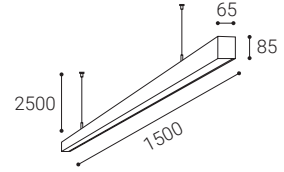

LINO 150 Z

LINO 150 P-Z, W

#	W	K	lm		CZK**
3310551	31-39+	3 CCT*	3.570-4.490	-	6.667 Kč
3310551D	39	3 CCT*	4.490	DALI	8.422 Kč
3310551P	39	3 CCT*	4.490	PUSH	8.422 Kč

LINO 150 P-Z, B

#	W	K	lm		CZK**
3310553	31-39+	3 CCT*	3.570-4.490	-	6.667 Kč
3310553D	39	3 CCT*	4.490	DALI	8.422 Kč
3310553P	39	3 CCT*	4.490	PUSH	8.422 Kč

LINO 150 P/N-Z, W

#	W	K	lm		CZK**
3310651	31-39+	3 CCT*	3.570-4.490	-	7.544 Kč
3310651D	39	3 CCT*	4.490	DALI	9.299 Kč
3310651P	39	3 CCT*	4.490	PUSH	9.299 Kč

LINO 150 P/N-Z, B

#	W	K	lm		CZK**
3310653	31-39+	3 CCT*	3.570-4.490	-	7.544 Kč
3310653D	39	3 CCT*	4.490	DALI	9.299 Kč
3310653P	39	3 CCT*	4.490	PUSH	9.299 Kč

*ADJUSTABLE POWER

*3 CCT SWITCH

For info see p.318
Für Info siehe S.318
Info na s.318
Info na s.318

** Price with VAT
Preis mit MwSt
Cena s DPH
Cena s DPH