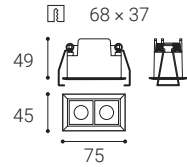

LINEAR

LINEAR 2, W

#	W	K	lm		CZK**
2250831	4	3.000	420	-	807 Kč
2250831D	4	3.000	420	DALI/PUSH	1.825 Kč