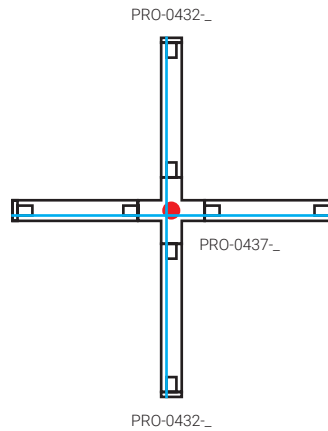

PRO TRACK

T-CONNECTOR

#

Color CZK**

- PRO-0436L1-W □ 772 Kč
- PRO-0436L1-B ■ 772 Kč
- PRO-0436R1-W □ 772 Kč
- PRO-0436R1-B ■ 772 Kč

X-CONNECTOR

#

Color

CZK**

- PRO-0437-W □ 983 Kč
- PRO-0437-B ■ 983 Kč

N —

Neutral conductor
Neutralleiter
Neutrální vodič
Neutrálny vodič

Possible power supply
Mögliche Stromversorgung
Možnost napájet
Možnosť napájať

- W - White | Weiß | Bílá | Biela
- B - Black | Schwarz | Černá | Čierna