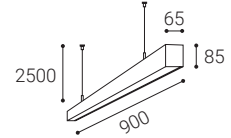

LINO 90 Z

LINO 90 P-Z, W

#	W	K	lm		CZK**
3310151	12-20⁺	3 CCT*	1.380-2.300	-	4.562 Kč
3310151D	20	3 CCT*	2.300	DALI	6.141 Kč
3310151P	20	3 CCT*	2.300	PUSH	6.141 Kč

LINO 90 P-Z, B

#	W	K	lm		CZK**
3310153	12-20⁺	3 CCT*	1.380-2.300	-	4.562 Kč
3310153D	20	3 CCT*	2.300	DALI	6.141 Kč
3310153P	20	3 CCT*	2.300	PUSH	6.141 Kč

LINO 90 P/N-Z, W

#	W	K	lm		CZK**
3310251	12-20⁺	3 CCT*	1.380-2.300	-	5.088 Kč
3310251D	20	3 CCT*	2.300	DALI	6.667 Kč
3310251P	20	3 CCT*	2.300	PUSH	6.667 Kč

LINO 90 P/N-Z, B

#	W	K	lm		CZK**
3310253	12-20⁺	3 CCT*	1.380-2.300	-	5.088 Kč
3310253D	20	3 CCT*	2.300	DALI	6.667 Kč
3310253P	20	3 CCT*	2.300	PUSH	6.667 Kč

*ADJUSTABLE POWER

*3 CCT SWITCH

Color temperature switch
Farbtemperatursteuerung
Přepínač barvy světla
Přepínač farby svetla

For info see p.318
Für Info siehe S.318
Info na s.318
Info na s.318

** Price with VAT
Preis mit MwSt
Cena s DPH
Cena s DPH