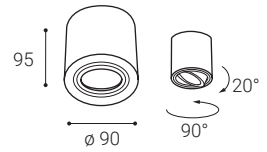

ROLL, W | BOX, W

ROLL, W # W K lm ↻ CZK**

W	1160231	6	3.000	530	-	1.930 Kč