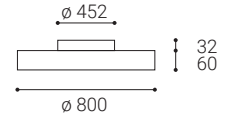

RINGO 80

RINGO 80 P/N, W

#	W	K	lm	↻	CZK**
1111331D	70+6	3.000	6.300	DALI/PUSH	23.335 Kč

RINGO 80 P/N, B

#	W	K	lm	↻	CZK**
1111333D	70+6	3.000	6.300	DALI/PUSH	23.335 Kč

For info see p.318
Für Info siehe S.318
Info na s.318
Info na s.318

** Price with VAT
Preis mit MwSt
Cena s DPH
Cena s DPH

White
Weiß
Bílá
Biela

Black
Schwarz
Černá
Čierna