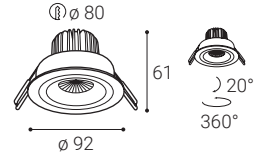

191N | 192N

191N, W

#	W	K	lm		CZK**
2160331	6	3.000	530	-	877 Kč
2160331D	6	3.000	530	DALI/PUSH	1.895 Kč

W

191N, ALU

#	W	K	lm		CZK**
2160336	6	3.000	530	-	877 Kč
2160336D	6	3.000	530	DALI/PUSH	1.895 Kč

AL

192N, W

#	W	K	lm		CZK**
2160431	6	3.000	530	-	877 Kč
2160431D	6	3.000	530	DALI/PUSH	1.895 Kč

W

192N, ALU

#	W	K	lm		CZK**
2160436	6	3.000	530	-	877 Kč
2160436D	6	3.000	530	DALI/PUSH	1.895 Kč

AL

For info see p.318
Für Info siehe S.318
Info na s.318
Info na s.318

** Price with VAT
Preis mit MwSt
Cena s DPH
Cena s DPH

W
White
Weiß
Bílá
Biela

AL
Aluminium
Aluminium
Hliník
Hliník