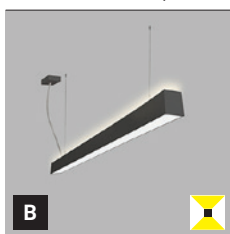

LINO 120 P/N-Z, B