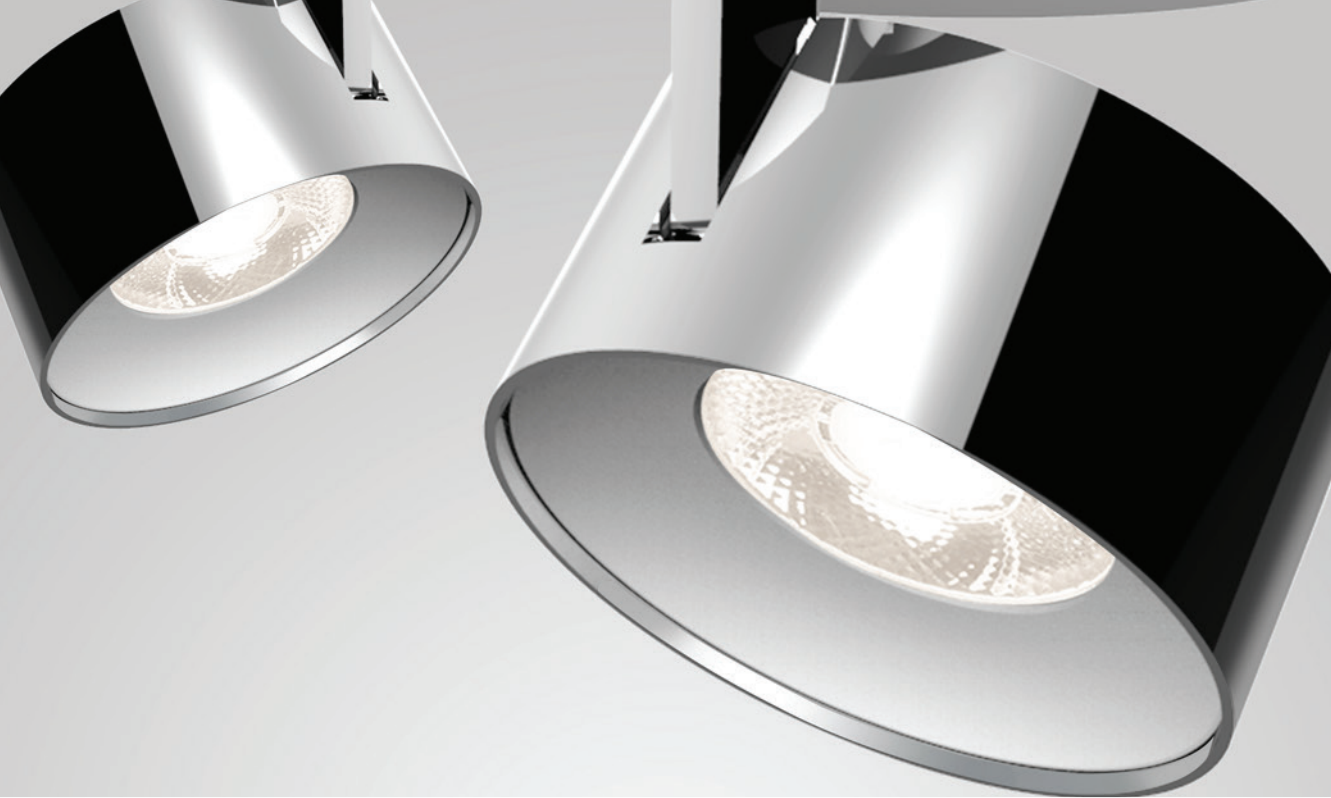

KLIP

**EN**

Recessed adjustable, tiltable round light fitting for interior mounting, equipped with COB LED.

Housing made of aluminium.

Available in chrome, white or black color.

Application:

general or accent lighting, intended for residential or commercial areas (hallway, wardrobes, entrance areas, bar, libraries)