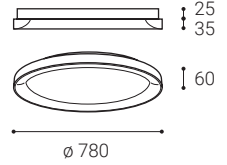

BELLA SLIM

BELLA SLIM 78, W # W K lm ↻ CZK**

1271751	60	2 CCT*	4.200	-	9.650 Kč
1271751D	60	2 CCT*	4.200	DALI/PUSH	11.755 Kč

W

CASAMBI option

BELLA SLIM 78, B # W K lm ↻ CZK**

1271753	60	2 CCT*	4.200	-	9.650 Kč
1271753D	60	2 CCT*	4.200	DALI/PUSH	11.755 Kč

B

CASAMBI option

BELLA SLIM 78, CF # W K lm ↻ CZK**

1271758	60	2 CCT*	4.200	-	9.650 Kč
1271758D	60	2 CCT*	4.200	DALI/PUSH	11.755 Kč

CF

CASAMBI option

Suspended p.221
Pendelleuchte s.221
Závěsné str.221
Závěsné str.221

*2 CCT SWITCH

** Price with VAT
Preis mit MwSt
Cena s DPH
Cena s DPH

CASAMBI option

For info see p.318
Für Info siehe S.318
Info na s.318
Info na s.318