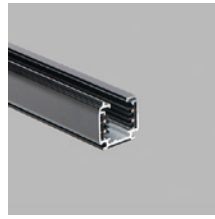

PRO TRACK, B 256