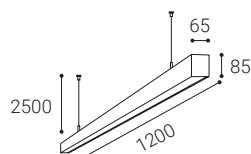

#	W	K	lm		CZK**
3310453	22-30+	3 CCT*	2.530-3.450	-	6.316 Kč
3310453D	30	3 CCT*	3.450	DALI	8.071 Kč
3310453P	30	3 CCT*	3.450	PUSH	8.071 Kč