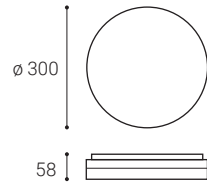

HF Sensor

REMOTE CONTROL	#	CZK