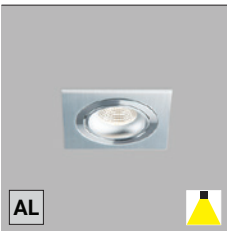

192N, ALU

#	W	K	lm		CZK**
2160436	6	3.000	530	-	877 Kč
2160436D	6	3.000	530	DALI/PUSH	1.895 Kč

AL