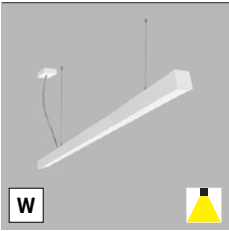

LINO 150 Z

LINO 150 P-Z, W

#	W	K	lm		CZK**
3310551	31-39+	3 CCT*	3.570-4.490	-	6.667 Kč
3310551D	39	3 CCT*	4.490	DALI	8.422 Kč
3310551P	39	3 CCT*	4.490	PUSH	8.422 Kč