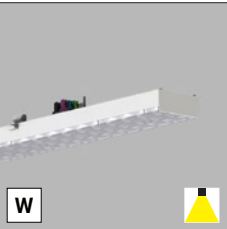

XENO

XENO LED MODULE 150 # W K lm ↻ CZK**

6350141D	90°	25-75*	4.000	12.000	DALI	3.825 Kč
6351341D	60°	25-75*	4.000	12.000	DALI	3.825 Kč
6351441D	120°	25-75*	4.000	12.000	DALI	3.825 Kč

W

< 50 m²

NEW

CRI 80+