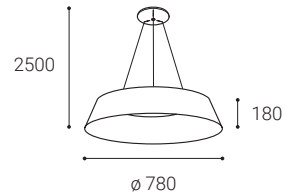

KATY 78 Z

KATY 78 Z, W # W K lm ↻ CZK**

3272851
3272851D

W

K

lm

CZK**

80

2 CCT*

4.400

-

9.825 Kč

80

2 CCT*

4.400

DALI/PUSH

13.755 Kč

W

< 25 m²

KATY 78 Z, B # W K lm ↻ CZK**

3272853
3272853D

B

K

lm

CZK**

80

2 CCT*

4.400

-

9.825 Kč

80

2 CCT*

4.400

DALI/PUSH

13.755 Kč

B

< 25 m²

KATY 78 Z, CF # W K lm ↻ CZK**

3272858
3272858D

CF

K

lm

CZK**

80

2 CCT*

4.400

-

9.825 Kč

80

2 CCT*

4.400

DALI/PUSH

13.755 Kč

CF

< 25 m²

*2 CCT SWITCH

CASAMBI
option

For info see p.318
Für Info siehe S.318
Info na s.318
Info na s.318

** Price with VAT
Preis mit MwSt
Cena s DPH
Cena s DPH

White
Weiß
Bílá

Black
Schwarz
Černá

Coffee
Kaffee
Kávoová