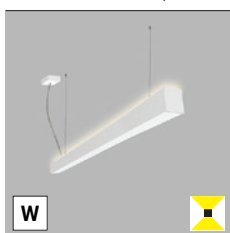

LINO 120 P/N-Z, W