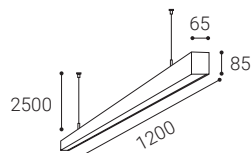

#	W	K	lm		CZK**
3310351	22-30+	3 CCT*	2.530-3.450	-	5.614 Kč
3310351D	30	3 CCT*	3.450	DALI	7.369 Kč
3310351P	30	3 CCT*	3.450	PUSH	7.369 Kč