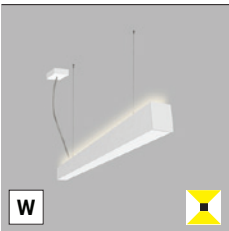

LINO 90 P/N-Z, W

#	W	K	lm		CZK**
3310251	12-20⁺	3 CCT*	1.380-2.300	-	5.088 Kč
3310251D	20	3 CCT*	2.300	DALI	6.667 Kč
3310251P	20	3 CCT*	2.300	PUSH	6.667 Kč