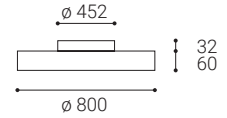

For info see p.318
Für Info siehe S.318
Info na s.318
Info na s.318

** Price with VAT
Preis mit MwSt
Cena s DPH
Cena s DPH

White
Weiß
Bílá
Biela

Black
Schwarz
Černá
Čierna