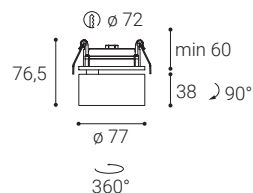

KLIP

KLIP, WW

#	W	K	lm		CZK**
21507311	11	3.000	770	-	2.000 Kč
21507311D	11	3.000	770	DALI/PUSH	3.158 Kč

W W

KLIP, BW

#	W	K	lm		CZK**
21507331	11	3.000	770	-	2.000 Kč
21507331D	11	3.000	770	DALI/PUSH	3.158 Kč

B W

KLIP, CW

#	W	K	lm		CZK**
21507351	11	3.000	770	-	2.211 Kč
21507351D	11	3.000	770	DALI/PUSH	3.369 Kč

C W

KLIP, BB

#	W	K	lm		CZK**
21507333	11	3.000	770	-	2.000 Kč
21507333D	11	3.000	770	DALI/PUSH	3.158 Kč

B B

KLIP, WB

#	W	K	lm		CZK**
21507313	11	3.000	770	-	2.000 Kč
21507313D	11	3.000	770	DALI/PUSH	3.158 Kč

W B

C Chrome
Chrom
Chróm

W White
Weiß
Bílá
Biele

B Black
Schwarz
Černá
Čierna