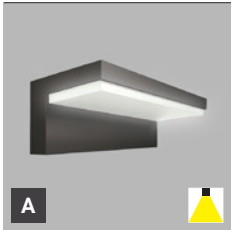

HUGO

HUGO, A

#	W	K	lm	↻	CZK**
5200334	9	3.000	376	-	1.930 Kč