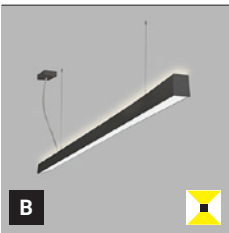

LINO 150 P/N-Z, B

#	W	K	lm		CZK**
3310653	31-39+	3 CCT*	3.570-4.490	-	7.544 Kč
3310653D	39	3 CCT*	4.490	DALI	9.299 Kč
3310653P	39	3 CCT*	4.490	PUSH	9.299 Kč