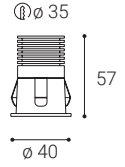

RAY XS

RAY XS, W # W K lm ↻ CZK**

2250131

3

3.000

195

*

877 Kč

W

RAY XS, B # W K lm ↻ CZK**

2250133

3

3.000

180

*

877 Kč

B

** Price with VAT
Preis mit MwSt
Cena s DPH
Cena s DPH

* Dimmable on request
Dimmbar auf Anfrage
Strmívatelné na poptávku
Strmívatelné na dopyt

W White
Weiß
Bílá
Biela

B Black
Schwarz
Černá
Čierna