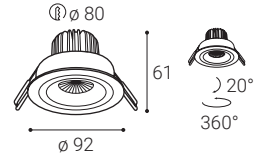

191N | 192N

191N, W

#	W	K	lm		CZK**
2160331	6	3.000	530	-	877 Kč
2160331D	6	3.000	530	DALI/PUSH	1.895 Kč

W

191N, ALU

#	W	K	lm		CZK**
2160336	6	3.000	530	-	877 Kč
2160336D	6	3.000	530	DALI/PUSH	1.895 Kč

AL

192N, W

#	W	K	lm		CZK**
2160431	6	3.000	530	-	877 Kč
2160431D	6	3.000	530	DALI/PUSH	1.895 Kč

W

192N, ALU

#	W	K	lm		CZK**
2160436	6	3.000	530	-	877 Kč
2160436D	6	3.000	530	DALI/PUSH	1.895 Kč

AL

For info see p.318
Für Info siehe S.318
Info na s.318
Info na s.318

** Price with VAT
Preis mit MwSt
Cena s DPH
Cena s DPH

W
White
Weiß
Bílá
Biela

AL
Aluminium
Aluminium
Hliník
Hliník