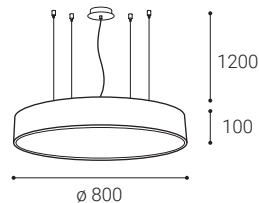

MONO P-Z

MONO 80 P-Z, W

#	W	K	lm		CZK**
3271431	100	3.000	6.400	-	9.544 Kč
3271441	100	4.000	6.600	-	9.544 Kč
3271431D	100	3.000	6.400	DALI/PUSH	13.720 Kč
3271441D	100	4.000	6.600	DALI/PUSH	13.720 Kč

< 35 m²