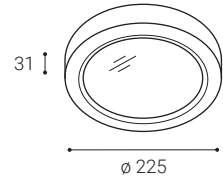

** Price with VAT
Preis mit MwSt
Cena s DPH
Cena s DPH

W

White
Weiß
Bílá
Biela