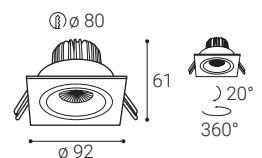

For info see p.318
Für Info siehe S.318
Info na s.318
Info na s.318

** Price with VAT
Preis mit MwSt
Cena s DPH
Cena s DPH

W
White
Weiß
Bílá
Biela

AL
Aluminium
Aluminium
Hliník
Hliník