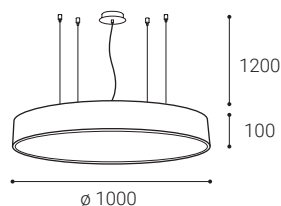

MONO 100 P-Z, W

#	W	K	lm		CZK**
3271531	153	3.000	9.900	-	19.475 Kč
3271541	153	4.000	10.400	-	19.475 Kč
3271531D	153	3.000	9.900	DALI/PUSH	25.721 Kč
3271541D	153	4.000	10.400	DALI/PUSH	25.721 Kč
3271551	153	2 CCT*	10.400	-	20.352 Kč
3271551D	153	2 CCT*	10.400	DALI/PUSH	26.668 Kč

< 45 m²