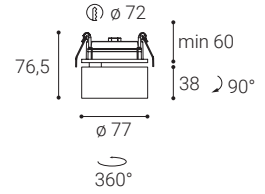

KLIP

KLIP, CB

#	W	K	lm		CZK**
21507353	11	3.000	770	-	2.211 Kč
21507353D	11	3.000	770	DALI/PUSH	3.369 Kč

KLIP, CC

#	W	K	lm		CZK**
21507355	11	3.000	770	-	2.351 Kč
21507355D	11	3.000	770	DALI/PUSH	3.509 Kč

KLIP, WC

#	W	K	lm		CZK**
21507315	11	3.000	770	-	2.140 Kč
21507315D	11	3.000	770	DALI/PUSH	3.298 Kč

KLIP, BC

#	W	K	lm		CZK**
21507335	11	3.000	770	-	2.140 Kč
21507335D	11	3.000	770	DALI/PUSH	3.298 Kč

** Price with VAT
Preis mit MwSt
Cena s DPH
Cena s DPH

For info see p.318
Für Info siehe S.318
Info na s.318
Info na s.318