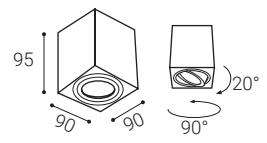

** Price with VAT
Preis mit MwSt
Cena s DPH
Cena s DPH

W White
Weiß
Bílá
Biela

LUKY

EN

Series of round surface light fitting for interior mounting, equipped with COB-LED.

Housing is made of aluminium.

The luminaire is available in black and white.