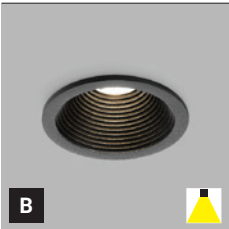

SPLASH, B

#	W	K	lm		CZK**
2111033	7	3.000	525	-	1.228 Kč
2111033D	7	3.000	525	DALI/PUSH	2.246 Kč

B

CASAMBI option

CASAMBI option

For info see p.318
Für Info siehe S.318
Info na s.318
Info na s.318

** Price with VAT
Preis mit MwSt
Cena s DPH
Cena s DPH

W
White
Weiß
Biłá
Biela

B
Black
Schwarz
Černá
Čierna