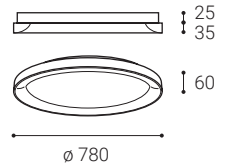

Suspended p.221
Pendelleuchte s.221
Závěsné str.221
Závěsné str.221

*2 CCT SWITCH