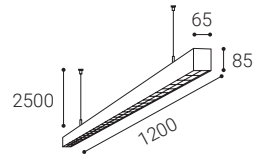

LINO LASER Z

LINO LASER 120 P-Z, B

#	W	K	lm		CZK**
3312333	24-32⁺	3.000	2.700-3.600	-	6.667 Kč
3312333D	32	3.000	3.600	DALI	8.597 Kč
3312333P	32	3.000	3.600	PUSH	8.597 Kč
3312343	24-32⁺	4.000	2.900-3.850	-	6.667 Kč
3312343D	32	4.000	3.850	DALI	8.597 Kč
3312343P	32	4.000	3.850	PUSH	8.597 Kč

LINO LASER 120 P/N-Z, B

#	W	K	lm		CZK**
3312433	24-32⁺	3.000	2.700-3.600	-	7.369 Kč
3312433D	32	3.000	3.600	DALI	9.299 Kč
3312433P	32	3.000	3.600	PUSH	9.299 Kč
3312443	24-32⁺	4.000	2.900-3.850	-	7.369 Kč
3312443D	32	4.000	3.850	DALI	9.299 Kč
3312443P	32	4.000	3.850	PUSH	9.299 Kč

*ADJUSTABLE POWER

For info see p.318
Für Info siehe S.318
Info na s.318
Info na s.318

** Price with VAT
Preis mit MwSt
Cena s DPH
Cena s DPH

B Black
Schwarz
Černá
Čierna