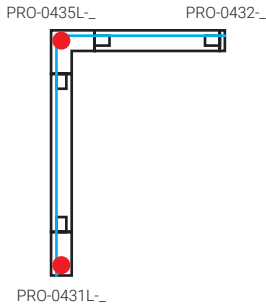

PRO TRACK

T-CONNECTOR

#

Color CZK**

- PRO-0436L1-W □ 772 Kč
- PRO-0436L1-B ■ 772 Kč
- PRO-0436R1-W □ 772 Kč
- PRO-0436R1-B ■ 772 Kč

X-CONNECTOR

#

Color

CZK**

- PRO-0437-W □ 983 Kč
- PRO-0437-B ■ 983 Kč

N —

Neutral conductor
Neutralleiter
Neutrální vodič
Neutrálny vodič

Possible power supply
Mögliche Stromversorgung
Možnost napájet
Možnosť napájať

- W - White | Weiß | Bílá | Biela
- B - Black | Schwarz | Černá | Čierna