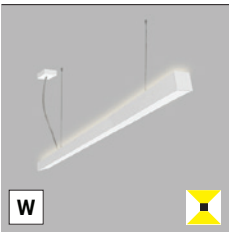

LINO 150 P/N-Z, W

#	W	K	lm		CZK**
3310651	31-39+	3 CCT*	3.570-4.490	-	7.544 Kč
3310651D	39	3 CCT*	4.490	DALI	9.299 Kč
3310651P	39	3 CCT*	4.490	PUSH	9.299 Kč