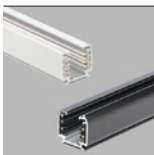

PRO TRACK

TRACK 2M

#	Color	CZK**
PRO-0420-W	□	1.228 Kč
PRO-0420-B	■	1.228 Kč