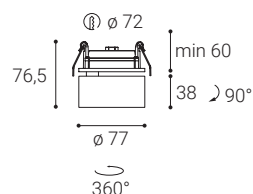

KLIP

KLIP, WW

#	W	K	lm		CZK**
21507311	11	3.000	770	-	2.000 Kč
21507311D	11	3.000	770	DALI/PUSH	3.158 Kč

W W

KLIP, BW

#	W	K	lm		CZK**
21507331	11	3.000	770	-	2.000 Kč
21507331D	11	3.000	770	DALI/PUSH	3.158 Kč

B W

KLIP, CW

#	W	K	lm		CZK**
21507351	11	3.000	770	-	2.211 Kč
21507351D	11	3.000	770	DALI/PUSH	3.369 Kč

C W

KLIP, BB

#	W	K	lm		CZK**
21507333	11	3.000	770	-	2.000 Kč
21507333D	11	3.000	770	DALI/PUSH	3.158 Kč

B B

KLIP, WB

#	W	K	lm		CZK**
21507313	11	3.000	770	-	2.000 Kč
21507313D	11	3.000	770	DALI/PUSH	3.158 Kč

W B

C Chrome
Chrom
Chróm

W White
Weiß
Bílá
Biele

B Black
Schwarz
Černá
Čierna