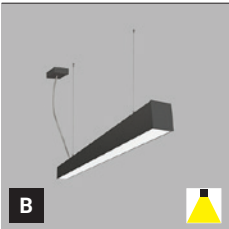

LINO 90 P-Z, B

#	W	K	lm		CZK**
3310153	12-20⁺	3 CCT*	1.380-2.300	-	4.562 Kč
3310153D	20	3 CCT*	2.300	DALI	6.141 Kč
3310153P	20	3 CCT*	2.300	PUSH	6.141 Kč