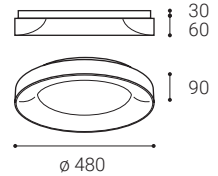

BELLA

BELLA 48, W

#	W	K	lm		CZK**
1270151	40	2 CCT*	2.430	-	4.211 Kč
1270151D	40	2 CCT*	2.430	DALI/PUSH	6.632 Kč

< 15 m² icon"/>