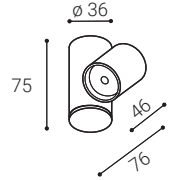

** Price with VAT
Preis mit MwSt
Cena s DPH
Cena s DPH

W White
Weiß
Bílá
Biała

B Black
Schwarz
Černá
Čierna

KLIP ON

EN

Adjustable, tiltable round surface light fitting for interior mounting, equipped with COB LED.
Housing made of aluminium.
Available in chrome, white or black color.