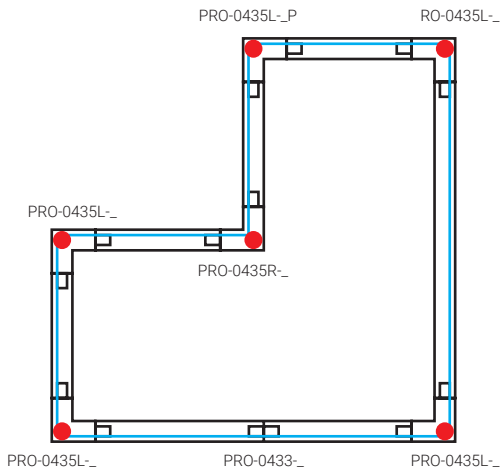

PRO TRACK

T-CONNECTOR

#

Color CZK**

- PRO-0436L1-W □ 772 Kč
- PRO-0436L1-B ■ 772 Kč
- PRO-0436R1-W □ 772 Kč
- PRO-0436R1-B ■ 772 Kč

X-CONNECTOR

#

Color

CZK**

- PRO-0437-W □ 983 Kč
- PRO-0437-B ■ 983 Kč

N —

Neutral conductor
Neutralleiter
Neutrální vodič
Neutrálny vodič

Possible power supply
Mögliche Stromversorgung
Možnost napájet
Možnosť napájať

- W - White | Weiß | Bílá | Biela
- B - Black | Schwarz | Černá | Čierna