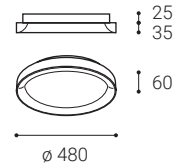

BELLA SLIM 48, CF

#	W	K	lm		CZK**
1271658	38	2 CCT*	2.660	-	4.386 Kč
1271658D	38	2 CCT*	2.660	DALI/PUSH	6.351 Kč