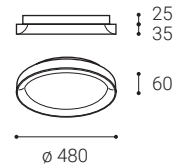

BELLA SLIM

BELLA SLIM 48, W

#	W	K	lm		CZK**
1271651	38	2 CCT*	2.660	-	4.386 Kč
1271651D	38	2 CCT*	2.660	DALI/PUSH	6.351 Kč

BELLA SLIM 48, B

#	W	K	lm		CZK**
1271653	38	2 CCT*	2.660	-	4.386 Kč
1271653D	38	2 CCT*	2.660	DALI/PUSH	6.351 Kč