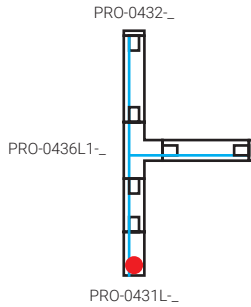

PRO TRACK

T-CONNECTOR

#

Color CZK**

- PRO-0436L1-W □ 772 Kč
- PRO-0436L1-B ■ 772 Kč
- PRO-0436R1-W □ 772 Kč
- PRO-0436R1-B ■ 772 Kč

X-CONNECTOR

#

Color

CZK**

- PRO-0437-W □ 983 Kč
- PRO-0437-B ■ 983 Kč

N —

Neutral conductor
Neutralleiter
Neutrální vodič
Neutrálny vodič

Possible power supply
Mögliche Stromversorgung
Možnost napájet
Možnosť napájať

- W - White | Weiß | Bílá | Biela
- B - Black | Schwarz | Černá | Čierna