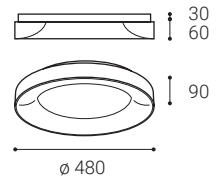

BELLA 48, B

#	W	K	lm		CZK**
1270153	40	2 CCT*	2.430	-	4.211 Kč
1270153D	40	2 CCT*	2.430	DALI/PUSH	6.632 Kč

< 15 m² icon"/>