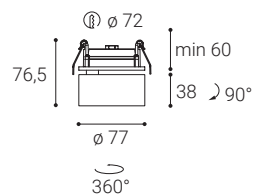

KLIP

KLIP, WW

#	W	K	lm		CZK**
21507311	11	3.000	770	-	2.000 Kč
21507311D	11	3.000	770	DALI/PUSH	3.158 Kč

W W

KLIP, BW

#	W	K	lm		CZK**
21507331	11	3.000	770	-	2.000 Kč
21507331D	11	3.000	770	DALI/PUSH	3.158 Kč

B W

KLIP, CW

#	W	K	lm		CZK**
21507351	11	3.000	770	-	2.211 Kč
21507351D	11	3.000	770	DALI/PUSH	3.369 Kč

C W

KLIP, BB

#	W	K	lm		CZK**
21507333	11	3.000	770	-	2.000 Kč
21507333D	11	3.000	770	DALI/PUSH	3.158 Kč

B B

KLIP, WB

#	W	K	lm		CZK**
21507313	11	3.000	770	-	2.000 Kč
21507313D	11	3.000	770	DALI/PUSH	3.158 Kč

W B

C Chrome
Chrom
Chróm

W White
Weiß
Bílá
Biele

B Black
Schwarz
Černá
Čierna