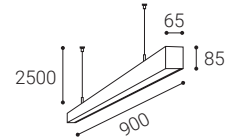

LINO 90 Z

LINO 90 P-Z, W

#	W	K	lm		CZK**
3310151	12-20⁺	3 CCT*	1.380-2.300	-	4.562 Kč
3310151D	20	3 CCT*	2.300	DALI	6.141 Kč
3310151P	20	3 CCT*	2.300	PUSH	6.141 Kč

LINO 90 P-Z, B

#	W	K	lm		CZK**
3310153	12-20⁺	3 CCT*	1.380-2.300	-	4.562 Kč
3310153D	20	3 CCT*	2.300	DALI	6.141 Kč
3310153P	20	3 CCT*	2.300	PUSH	6.141 Kč

LINO 90 P/N-Z, W

#	W	K	lm		CZK**
3310251	12-20⁺	3 CCT*	1.380-2.300	-	5.088 Kč
3310251D	20	3 CCT*	2.300	DALI	6.667 Kč
3310251P	20	3 CCT*	2.300	PUSH	6.667 Kč

LINO 90 P/N-Z, B

#	W	K	lm		CZK**
3310253	12-20⁺	3 CCT*	1.380-2.300	-	5.088 Kč
3310253D	20	3 CCT*	2.300	DALI	6.667 Kč
3310253P	20	3 CCT*	2.300	PUSH	6.667 Kč

*ADJUSTABLE POWER

*3 CCT SWITCH

Color temperature switch
Farbtemperatursteuerung
Přepínač barvy světla
Přepínač farby svetla

For info see p.318
Für Info siehe S.318
Info na s.318
Info na s.318

** Price with VAT
Preis mit MwSt
Cena s DPH
Cena s DPH