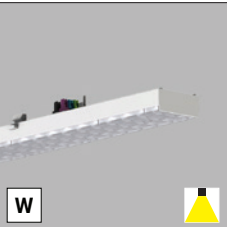

XENO LED MODULE 150 EM # W K lm ↻ CZK**

6350241DEM60	60°	3h	25-75*	4.000	12.000	DALI	6.983 Kč
6350241DEM90	90°	3h	25-75*	4.000	12.000	DALI	6.983 Kč
6350241DEM120	120°	3h	25-75*	4.000	12.000	DALI	6.983 Kč

W

< 50 m²

NEW

CRI 80+