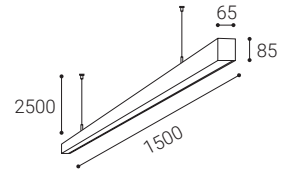

LINO 150 Z

LINO 150 P-Z, W

#	W	K	lm		CZK**
3310551	31-39+	3 CCT*	3.570-4.490	-	6.667 Kč
3310551D	39	3 CCT*	4.490	DALI	8.422 Kč
3310551P	39	3 CCT*	4.490	PUSH	8.422 Kč

LINO 150 P-Z, B

#	W	K	lm		CZK**
3310553	31-39+	3 CCT*	3.570-4.490	-	6.667 Kč
3310553D	39	3 CCT*	4.490	DALI	8.422 Kč
3310553P	39	3 CCT*	4.490	PUSH	8.422 Kč

LINO 150 P/N-Z, W

#	W	K	lm		CZK**
3310651	31-39+	3 CCT*	3.570-4.490	-	7.544 Kč
3310651D	39	3 CCT*	4.490	DALI	9.299 Kč
3310651P	39	3 CCT*	4.490	PUSH	9.299 Kč

LINO 150 P/N-Z, B

#	W	K	lm		CZK**
3310653	31-39+	3 CCT*	3.570-4.490	-	7.544 Kč
3310653D	39	3 CCT*	4.490	DALI	9.299 Kč
3310653P	39	3 CCT*	4.490	PUSH	9.299 Kč

*ADJUSTABLE POWER

*3 CCT SWITCH

For info see p.318
Für Info siehe S.318
Info na s.318
Info na s.318

** Price with VAT
Preis mit MwSt
Cena s DPH
Cena s DPH