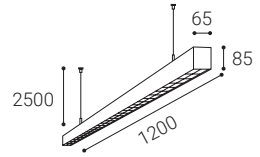

LINO LASER Z

LINO LASER 120 P-Z, B

#	W	K	lm		CZK**
3312333	24-32⁺	3.000	2.700-3.600	-	6.667 Kč
3312333D	32	3.000	3.600	DALI	8.597 Kč
3312333P	32	3.000	3.600	PUSH	8.597 Kč
3312343	24-32⁺	4.000	2.900-3.850	-	6.667 Kč
3312343D	32	4.000	3.850	DALI	8.597 Kč
3312343P	32	4.000	3.850	PUSH	8.597 Kč

LINO LASER 120 P/N-Z, B

#	W	K	lm		CZK**
3312433	24-32⁺	3.000	2.700-3.600	-	7.369 Kč
3312433D	32	3.000	3.600	DALI	9.299 Kč
3312433P	32	3.000	3.600	PUSH	9.299 Kč
3312443	24-32⁺	4.000	2.900-3.850	-	7.369 Kč
3312443D	32	4.000	3.850	DALI	9.299 Kč
3312443P	32	4.000	3.850	PUSH	9.299 Kč

*ADJUSTABLE POWER

For info see p.318
Für Info siehe S.318
Info na s.318
Info na s.318

** Price with VAT
Preis mit MwSt
Cena s DPH
Cena s DPH

B Black
Schwarz
Černá
Čierna