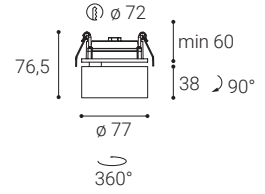

KLIP

KLIP, CB

#	W	K	lm		CZK**
21507353	11	3.000	770	-	2.211 Kč
21507353D	11	3.000	770	DALI/PUSH	3.369 Kč

KLIP, CC

#	W	K	lm		CZK**
21507355	11	3.000	770	-	2.351 Kč
21507355D	11	3.000	770	DALI/PUSH	3.509 Kč

KLIP, WC

#	W	K	lm		CZK**
21507315	11	3.000	770	-	2.140 Kč
21507315D	11	3.000	770	DALI/PUSH	3.298 Kč

KLIP, BC

#	W	K	lm		CZK**
21507335	11	3.000	770	-	2.140 Kč
21507335D	11	3.000	770	DALI/PUSH	3.298 Kč

** Price with VAT
Preis mit MwSt
Cena s DPH
Cena s DPH

For info see p.318
Für Info siehe S.318
Info na s.318
Info na s.318