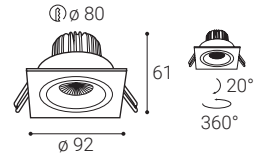

191N | 192N

191N, W

#	W	K	lm		CZK**
2160331	6	3.000	530	-	877 Kč
2160331D	6	3.000	530	DALI/PUSH	1.895 Kč

W

191N, ALU

#	W	K	lm		CZK**
2160336	6	3.000	530	-	877 Kč
2160336D	6	3.000	530	DALI/PUSH	1.895 Kč

AL

192N, W

#	W	K	lm		CZK**
2160431	6	3.000	530	-	877 Kč
2160431D	6	3.000	530	DALI/PUSH	1.895 Kč

W

192N, ALU

#	W	K	lm		CZK**
2160436	6	3.000	530	-	877 Kč
2160436D	6	3.000	530	DALI/PUSH	1.895 Kč

AL

For info see p.318
Für Info siehe S.318
Info na s.318
Info na s.318

** Price with VAT
Preis mit MwSt
Cena s DPH
Cena s DPH

W
White
Weiß
Bílá
Biela

AL
Aluminium
Aluminium
Hliník
Hliník